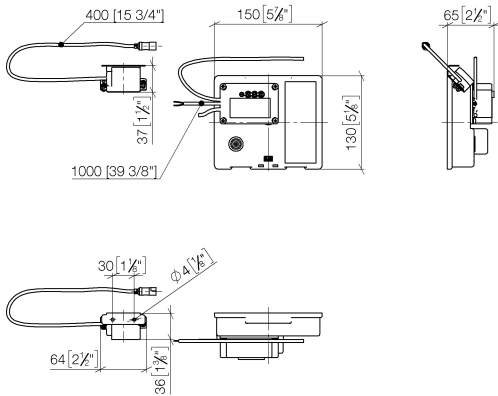

35 743 970 90

- min. recess depth 90 mm
- max. recess depth 125 mm

Recommended miscellaneous

Extension for Touchfree 500 mm - 12 765 970 90

SYMETRICS eSET Touchfree Basin mixer without pop-up waste without temperature setting - Chrome

ST 010 205 4080
mm [inches]

Certificates

LGA_29120.	WRAS_1906116.	IAPMO_EGS.	CE000001_eSet_Tou chfree_20171206_D E_signed.	CE000002_eSet_Tou chfree_20171206_E N_signed.
LGA_29119.				

SYMETRICS eSET Touchfree Basin mixer without pop-up waste without temperature setting - Chrome

SYMETRICS eSET Touchfree Basin mixer without pop-up waste without temperature setting - Chrome

ST 010 205 4980

- 185mm projection
- fixed spout
- circular, air-enriched flow
- hole diameter 37 mm
- rosette 60 x 60 mm
- 1/2" connection
- plug-link mounting
- max. flow 7 l/min
- lead-free
- WRAS 1904065

No.	Item Number	Name	Quantity used	Delivery time
1	09 14 10 053 90	seal	1	2
2	09 24 04 135 90	nipple	1	2
3	09 14 10 008 90	seal	2	2
4	90 11 68 004 00-00	spout	1	10
5	90 23 01 029 02-00	aerator	1	10