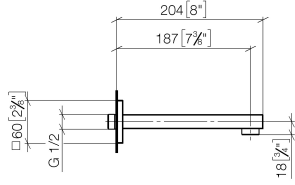

SYMETRICS eSET Touchfree Basin mixer without pop-up waste without temperature setting - Chrome

ST 010 205 4980

- 185mm projection
- fixed spout
- circular, air-enriched flow
- hole diameter 37 mm
- rosette 60 x 60 mm
- 1/2" connection
- plug-link mounting
- max. flow 7 l/min
- lead-free
- WRAS 1904065

For Touchfree control please order eSet Touchfree
WITH or WITHOUT temperature adjustment

Recommended miscellaneous

- Concealed wall elbow -**
- max. recess depth 163 mm
 - min. recess depth 90 mm

35 085 970 90

ST 010 205 4080
mm [inches]

Flow rate chart

Certificates

LGA_18592.

WRAS_1904065.

SYMETRICS eSET Touchfree Basin mixer without pop-up waste without temperature setting - Chrome

ST 010 205 4980

Spare parts list

No.	Item Number	Name	Quantity used	Delivery time
1	09 14 10 053 90	seal	1	2
2	09 24 04 135 90	nipple	1	2
3	09 14 10 008 90	seal	2	2
4	90 11 68 004 00-00	spout	1	10
5	90 23 01 029 02-00	aerator	1	10