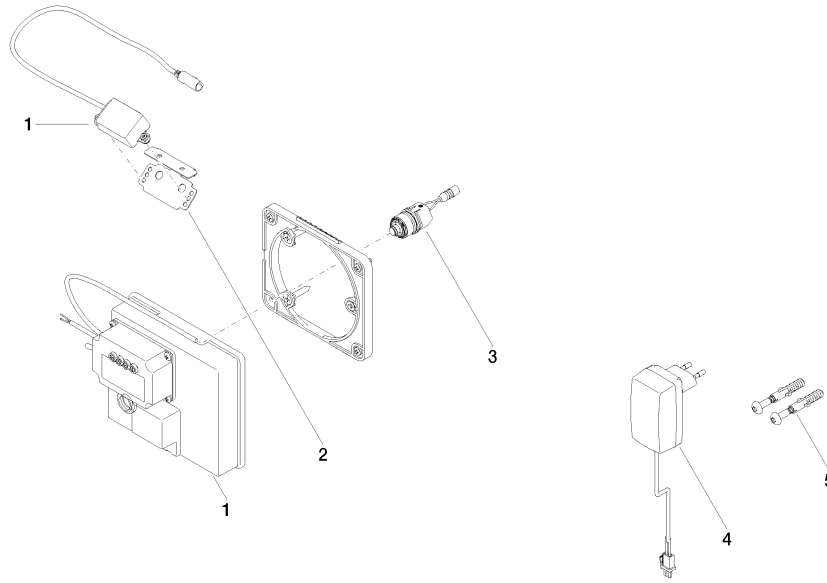

SYMETRICS eSET Touchfree Basin mixer without pop-up waste without temperature setting - Chrome

ST 010 205 4980

Spare parts list

No.	Item Number	Name	Quantity used	Delivery time
1	90 10 01 177 00 90	electronic accessories	1	2
2	90 17 20 199 00 90	holder	1	2
3	04 30 50 079 00 90	valve	1	2
4	04 10 01 050 00 90	power supply	1	60
5	04 30 31 024 01 90	fixing set	1	2