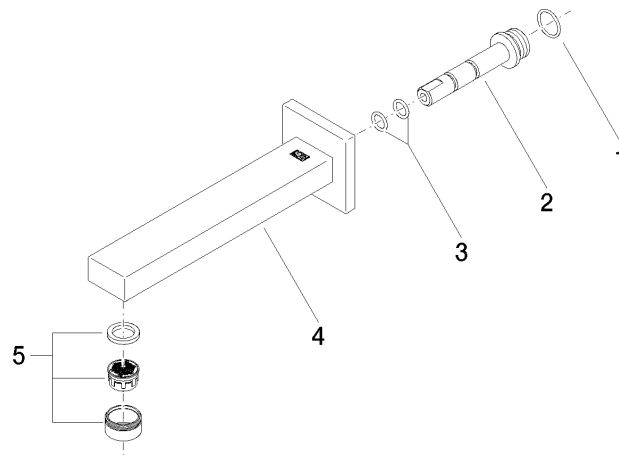

SYMETRICS eSET Touchfree Basin mixer without pop-up waste without temperature setting - Chrome

ST 010 205 4980

- 185mm projection
- fixed spout
- circular, air-enriched flow
- hole diameter 37 mm
- rosette 60 x 60 mm
- 1/2" connection
- plug-link mounting
- max. flow 7 l/min
- lead-free
- WRAS 1904065

SYMETRICS eSET Touchfree Basin mixer without pop-up waste without temperature setting - Chrome

ST 010 205 4980

SYMETRICS eSET Touchfree Basin mixer without pop-up waste without temperature setting - Chrome

ST 010 205 4080
mm [inches]

Flow rate chart

Certificates

LGA_18592.

WRAS_1904065.

SYMETRICS eSET Touchfree Basin mixer without pop-up waste without temperature setting - Chrome

ST 010 205 4980

Spare parts list

No.	Item Number	Name	Quantity used	Delivery time
1	09 14 10 053 90	seal	1	2
2	09 24 04 135 90	nipple	1	2
3	09 14 10 008 90	seal	2	2
4	90 11 68 004 00-00	spout	1	10
5	90 23 01 029 02-00	aerator	1	10