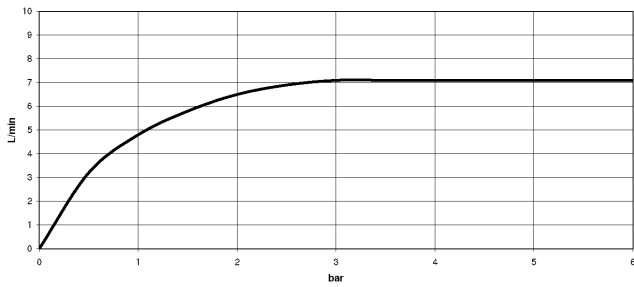

SYMETRICS eSET Touchfree Basin mixer without pop-up waste without temperature setting - Chrome

ST 010 205 4980

SYMETRICS eSET Touchfree Basin mixer without pop-up waste without temperature setting - Chrome

ST 010 205 4080
mm [inches]

Flow rate chart

Certificates

LGA_18592.

WRAS_1904065.

SYMETRICS eSET Touchfree Basin mixer without pop-up waste without temperature setting - Chrome

ST 010 205 4980

Spare parts list

No.	Item Number	Name	Quantity used	Delivery time
1	09 14 10 053 90	seal	1	2
2	09 24 04 135 90	nipple	1	2
3	09 14 10 008 90	seal	2	2
4	90 11 68 004 00-00	spout	1	10
5	90 23 01 029 02-00	aerator	1	10